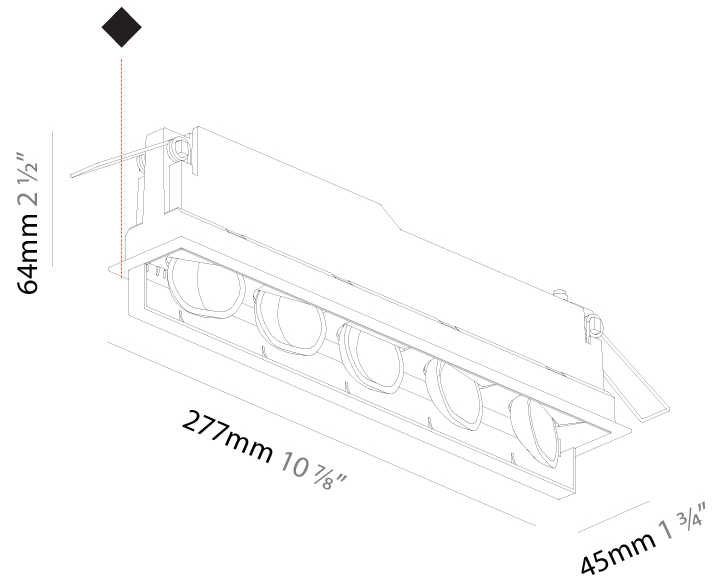

GENERAL

Series: Magiq Wallwash
Brand: Prolicht
Division: Architectural
Mounting Type: Recessed
Mounting Location: Ceiling
Subcategory: Wallwash

PHYSICAL

Shape: Rectangle
Length (mm): 277
Length (in): 10 ⁷/₈
Width (mm): 45
Width (in): 1 ³/₄
Height (mm): 64
Height (in): 2 ¹/₂
Min. Recessing Depth (mm): 100
Min. Recessing Depth (in): 3 ¹⁵/₁₆
Light Distribution: Asymmetric
Fixture Finish: SSR / BKV / CWI / CRY / HAB / UFT / ITA / RUA / FTG / MYG / LOD / PUS / FRO / FUP / KIA / POP / BLS / SPG / MEY / GOH / GUM / CHC / COM / ABZ / JAG / OBR / MOS / ROR
Holder Finish: WHI / BLK
Fixture Material: Aluminum Die Cast
Cut-out Measurements: 270mm / 10 5/8" x 38mm / 1 1/2"

ELECTRICAL

Lamp Type: LED (Zhaga Standard)
Input Wattage (W): 31.4
Total Output Wattage (W): 25.9
Dimming: Tri-Mode (Non-Dimming and Phase Dimming (120Vac only) and 0-10V Dimming)
Driver Included: No
Driver Location: Remote
Driver Type: Constant Current - Universal
Driver Class: Class 1
Input Voltage (V): 120 - 277
Constant Current (mA): 500

LED

Number of LEDs: 5
Color Temperature (°K): 2700 / 3000 / 3500 / 4000
Max. Delivered Lumen (lm): 2145 / 2339 / 2145 / 2443
Nominal Lumen (lm): 2375 / 2590 / 2375 / 2705
CRI: >90 CRI
Efficiency (%): 82.3
Lamp Life (hrs): 50000

OPTICAL

RATINGS AND CERTIFICATIONS

Certified By: CSA Certified to UL and CSA Standards
IP rating: IP20

PROJECT
TYPE
SPECIFIER
QUANTITY
DATE

100mm
3 ¹⁵/₁₆"

5 - 30 mm
³/₁₆" - 1 ³/₁₆"

270mm x 38mm
10 ⁵/₈" x 1 ¹/₂"